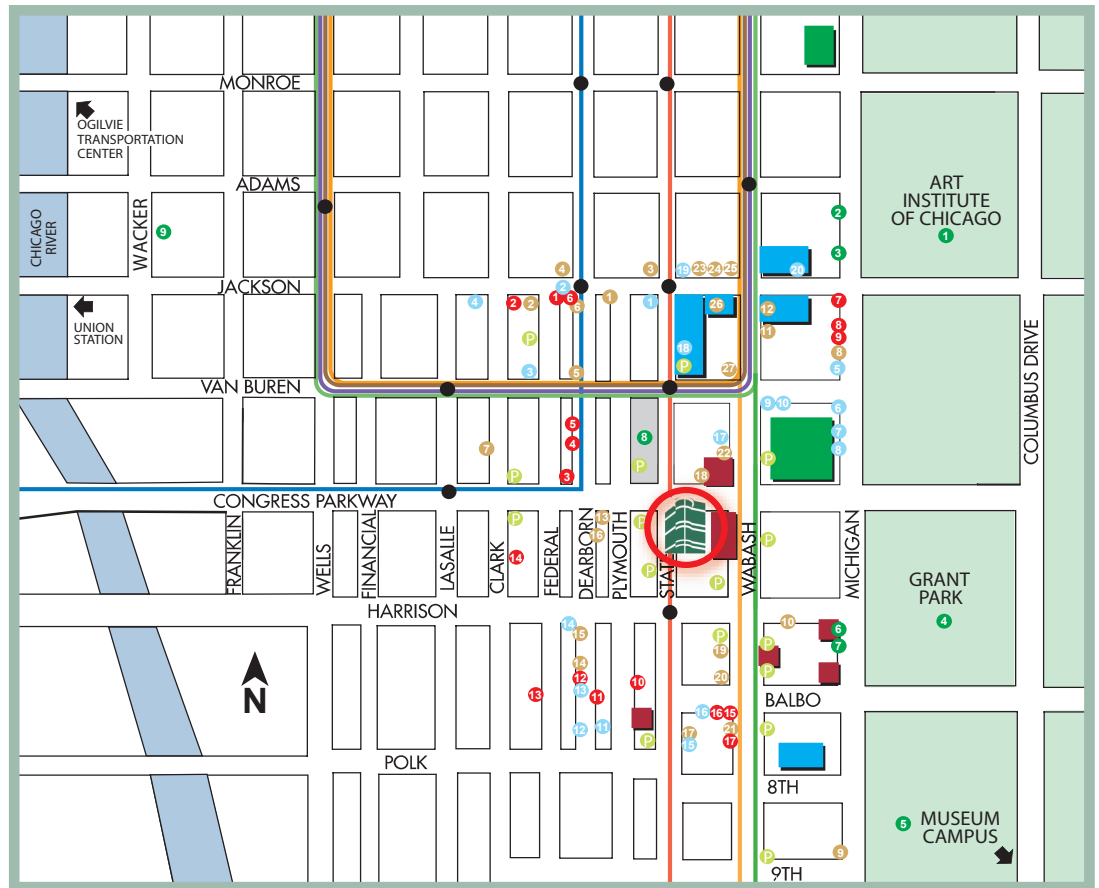

University Center

 Columbia buildings

 DePaul buildings

 Roosevelt buildings

 Harold Washington Library Center

 Parking

 El/Subway Stops

 El/Subway Lines

Retail ●

1. Walgreens
2. Dollar Days
3. 7-Eleven
4. Osco Drug
5. Utrecht Art Supply
6. Antiques
7. Boulevard Treats
8. Books & Café
9. Coulson's Music Store
10. Design to Go Florists
11. Printer's Row Pharmacy
12. General Nutrition Center (GNC)
13. Sandmeyers Bookstore
14. White Hen Pantry
15. Ace Hardware
16. Brudno Art & Drafting Supplies
17. Prairie Avenue Book Shop
18. Chicago Music Mart Stores
19. Radio Shack
20. America's Best Glasses

Restaurants/Food ●

1. La Cocina
2. Dunkin Donuts/Baskin Robbins
3. Garret's Popcorn
4. Mr. Submarine
5. Harry's Sandwich Shop
6. Jacob Bagels
7. Mickey's Chicken & Fish
8. Caffé Baci
9. Sushi Bar
10. Charming Wok's Restaurant
11. Potbelly's Sandwich Works
12. Starbucks Coffee
13. Subway/Taco Bell
14. Trattoria Caterina Restaurant
15. Taste of Siam
16. Edwardo's Pizza
17. State Street Cafe
18. Amigos Grille
19. Thai Spoon
20. Harold's Chicken Shack
21. AP Deli
22. Gina's Cuisine
23. Chipotle Grill
24. Arby's
25. Fontano's Restaurant
26. Monday's Restaurant
27. Ronny's Original Steakhouse

Services ●

1. Passport Photos
2. Hair and Nail Salon
3. BP Gas
4. STA Student Travel
5. Cellular Nationwide
6. A New Leaf Florist
7. Midwest Bank
8. Supercuts
9. Optometrist
10. Plymouth Cleaners

Bank One